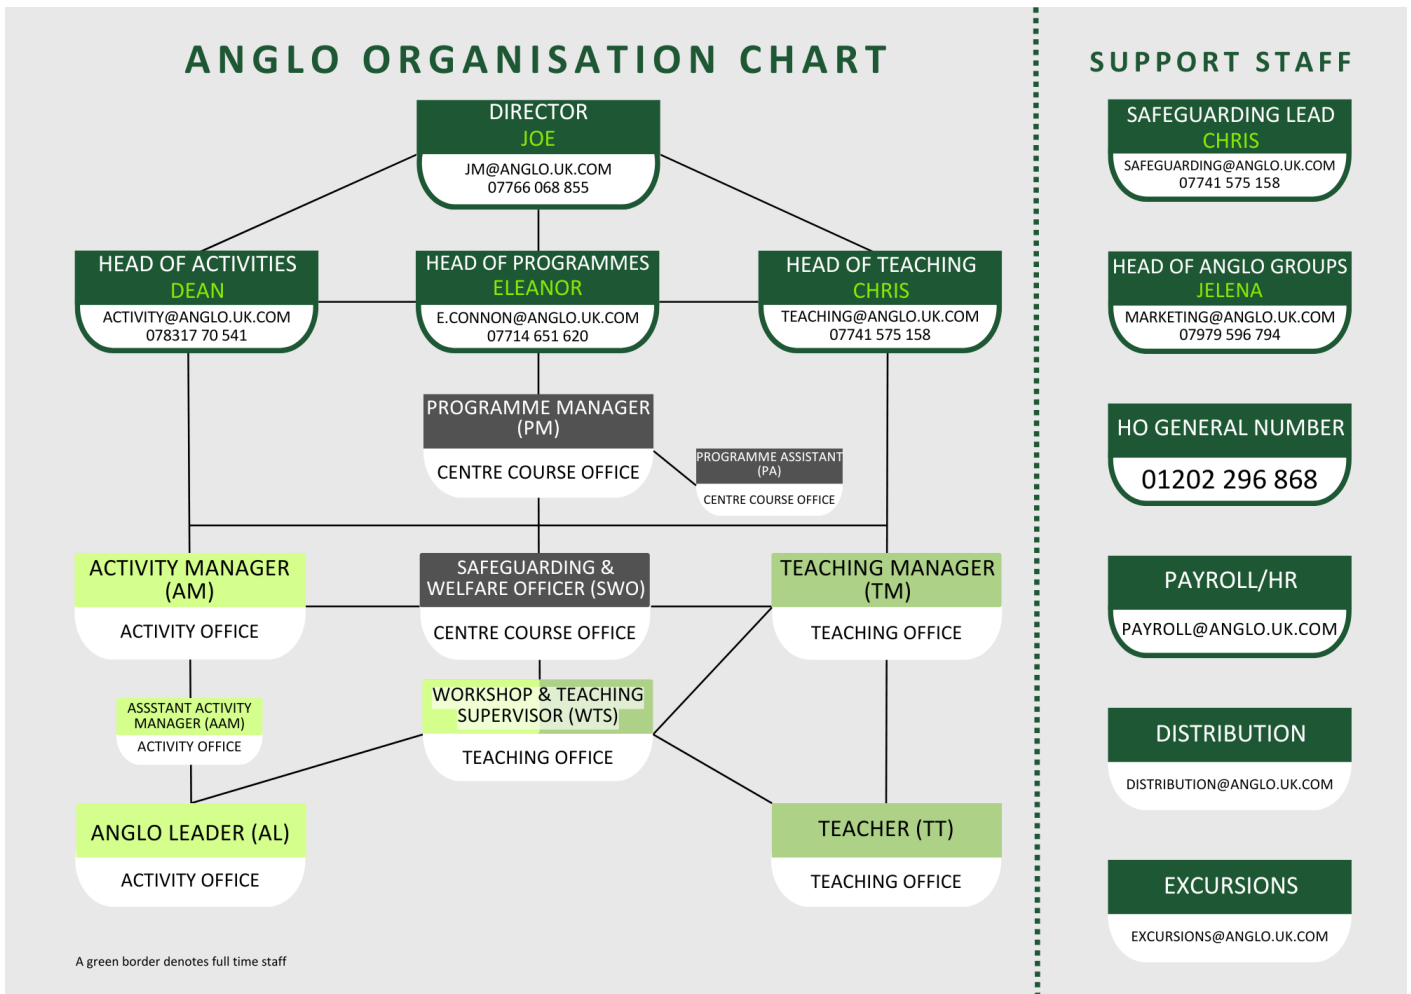

Staff Structure

If the Organisation Chart image is not loading above, please [use this link](#).

Revision #3

Created 2025-02-25 20:27:52 UTC by ANGLO

Updated 2025-02-27 15:14:46 UTC by ANGLO